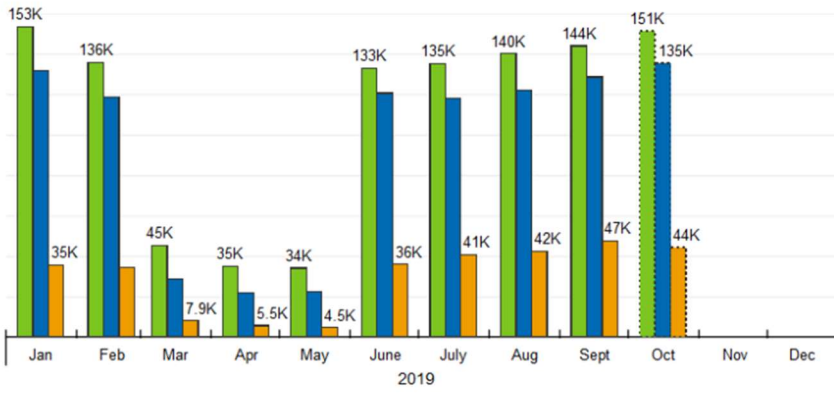

Mensualmente ▾

This Year ▾

Chart Options ▾

- Page Views
- Unique Visits
- Visitas recurrentes

Grabación por Defecto

Average Monthly Page Views

110.5K

Average Monthly Unique Visits

94.6K

Average Monthly First Time Visits

64.8K

Average Monthly Returning Visits

29.8K

Export

	Page Views	Unique Visits	First Time Visits	Visitas recurrentes
+ Oct 2019	151,142	135,246	90,949	44,297
+ Sept 2019	143,715	128,410	81,078	47,332
+ Aug 2019	139,890	121,791	79,498	42,293
+ July 2019	134,935	117,934	77,279	40,655
+ June 2019	132,631	120,454	84,630	35,824
+ May 2019	33,997	22,354	17,812	4,542
+ Apr 2019	34,739	21,939	16,402	5,537
+ Mar 2019	45,025	28,415	20,496	7,919
+ Feb 2019	135,508	118,356	84,256	34,100
+ Jan 2019	153,315	131,401	95,914	35,487
Total	1,104,897	946,300	648,314	297,986